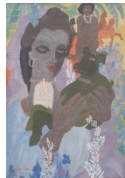

#### Aly Ben Salem

Tunisia, 1910-2001

Aly Ben Salem  
*Le jardin d'Eden*, Circa 1940  
Watercolour on paper  
56 x 70 cm  
Courtesy of Elmarsa Gallery, Tunis/Dubai

Aly Ben Salem  
*Portrait of a woman with dog*, 1938  
Mixed media on paper  
53.5 x 76 cm  
Courtesy of Elmarsa Gallery, Tunis/Dubai