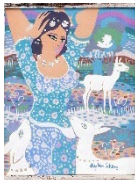

Aly Ben Salem  
*Woman with deer*, circa 1970s  
Gouache on paper  
27 x 22 cm  
Courtesy of Elmarsa Gallery, Tunis/Dubai

Aly Ben Salem  
*The bride*, 1946  
Watercolour and gouache on paper  
77 x 57 cm  
Courtesy of Elmarsa Gallery, Tunis/Dubai